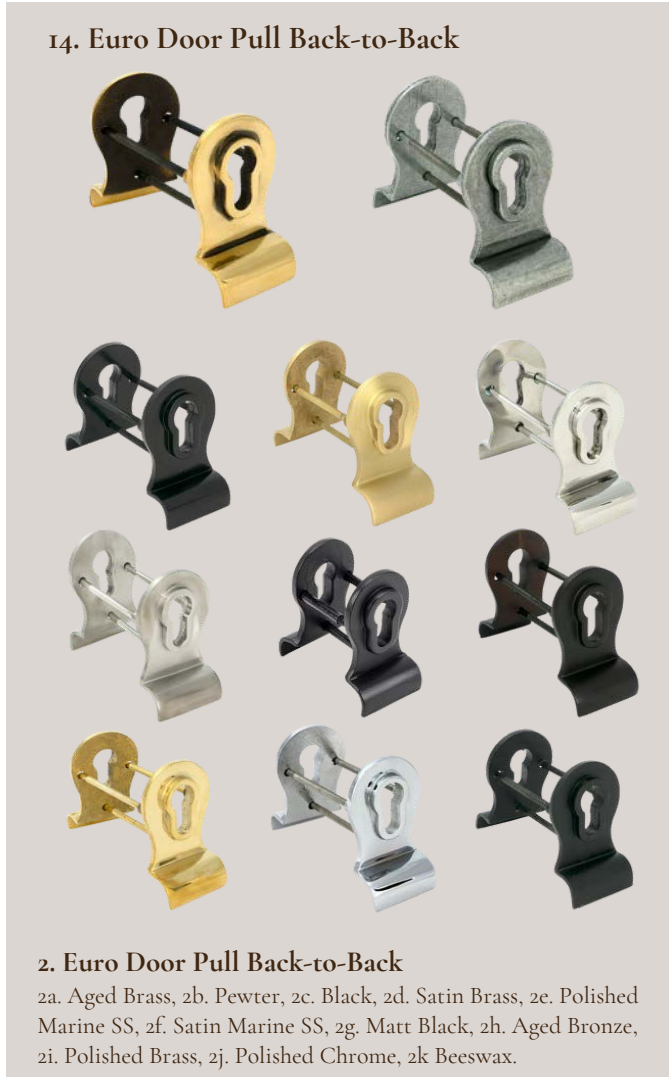

14. Euro Door Pull Back-to-Back

2. Euro Door Pull Back-to-Back

2a. Aged Brass, 2b. Pewter, 2c. Black, 2d. Satin Brass, 2e. Polished Marine SS, 2f. Satin Marine SS, 2g. Matt Black, 2h. Aged Bronze, 2i. Polished Brass, 2j. Polished Chrome, 2k. Beeswax.