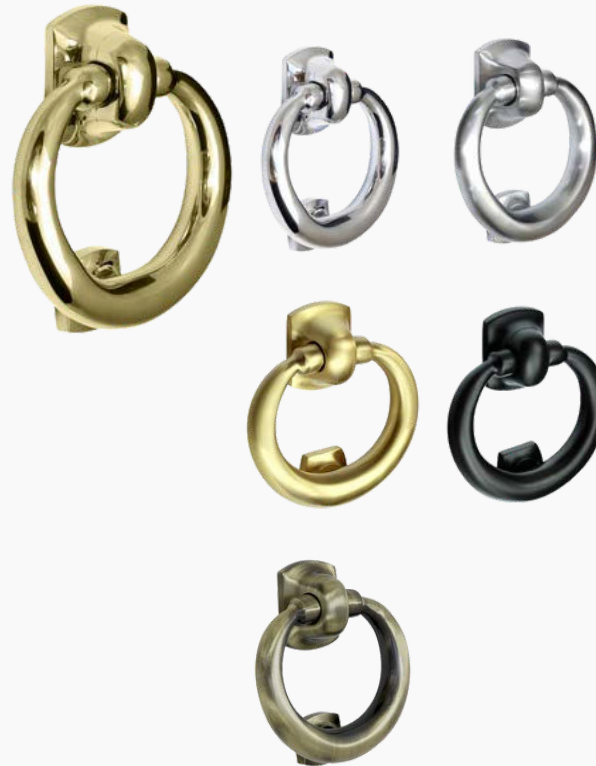

8. Ring Door Knocker

8. Ring Door Knocker

8a. Brass, 8b. Polished Chrome, 8c. Satin Chrome, 8d. Satin Brass, 8e. Matt Black, 8f. Antique Brass