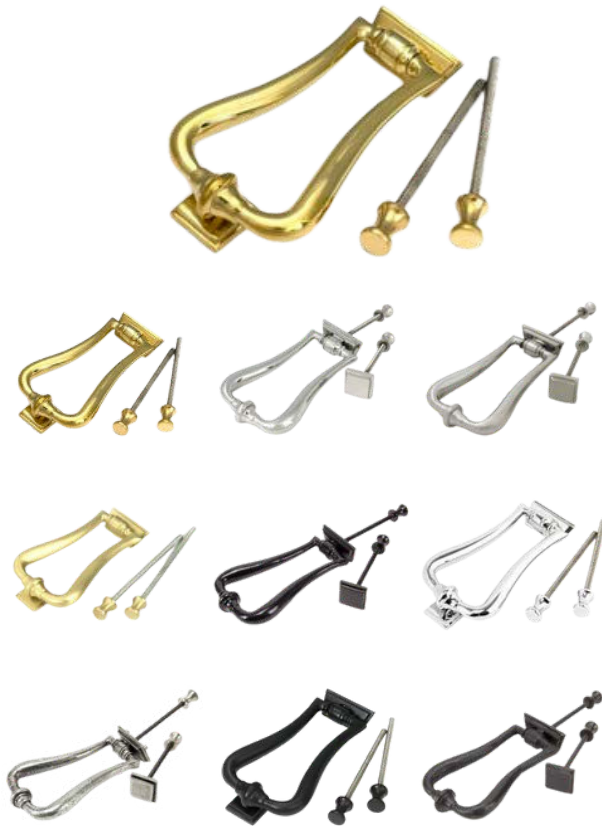

Front Door Ironmongery *Deluxe Range by From The Anvil*

Our Deluxe collection of door handles by From The Anvil showcases exceptional quality, combining classic design with premium materials for a refined finish.

7. Art Deco Knockers

1. Art Deco Knockers

1a Polished Brass, 1b. Polished Marine, 1c. Satin Marine, 1d. Satin Brass, 1e. Polished Chrome, 1f. Black, 1g. Pewter, 1h. Aged Bronze, 1i. Bees Wax, 1j. Polished Bronze