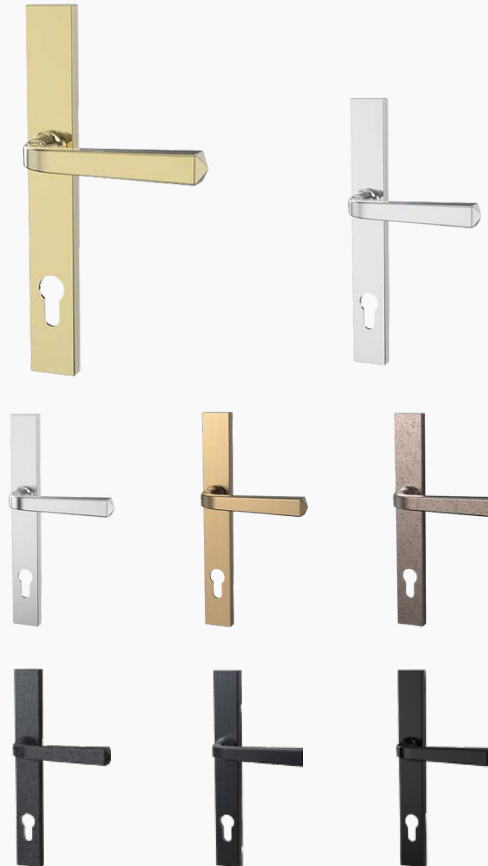

5. Heritage Handle

5. Heritage Handle

5a. Brass, 5b. Polished Chrome, 5c. Satin Chrome, 5d. Antique Bronze, 5e. Pewter Patina, 5f. Pewter, 5g. Black, 5h. Matt Black