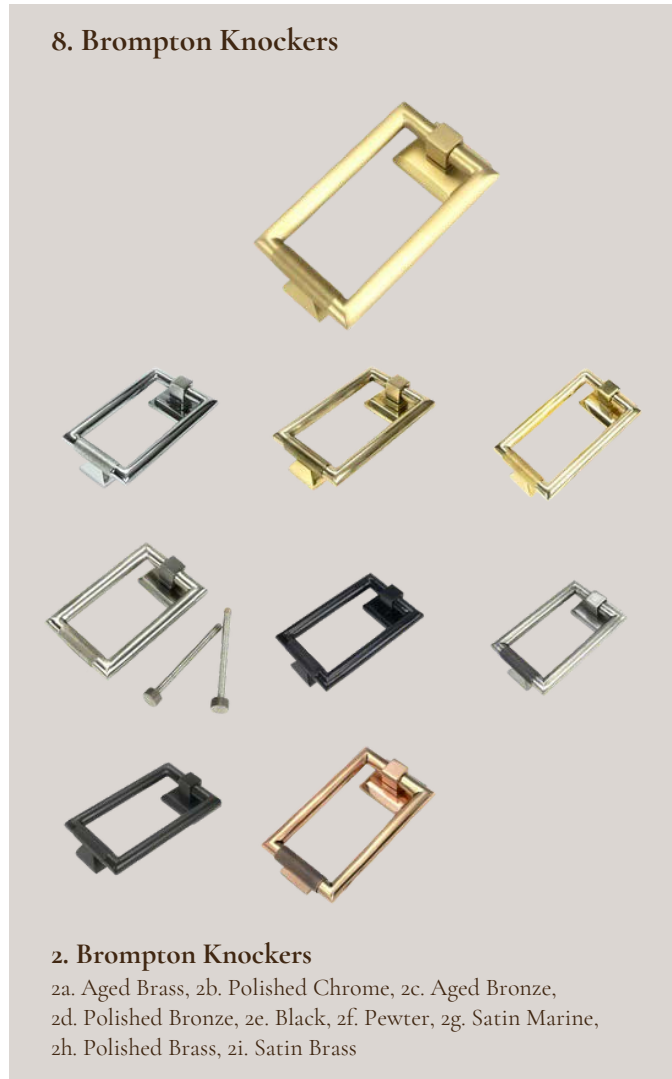

8. Brompton Knockers

2. Brompton Knockers

2a. Aged Brass, 2b. Polished Chrome, 2c. Aged Bronze, 2d. Polished Bronze, 2e. Black, 2f. Pewter, 2g. Satin Marine, 2h. Polished Brass, 2i. Satin Brass

9. Doctors Knockers