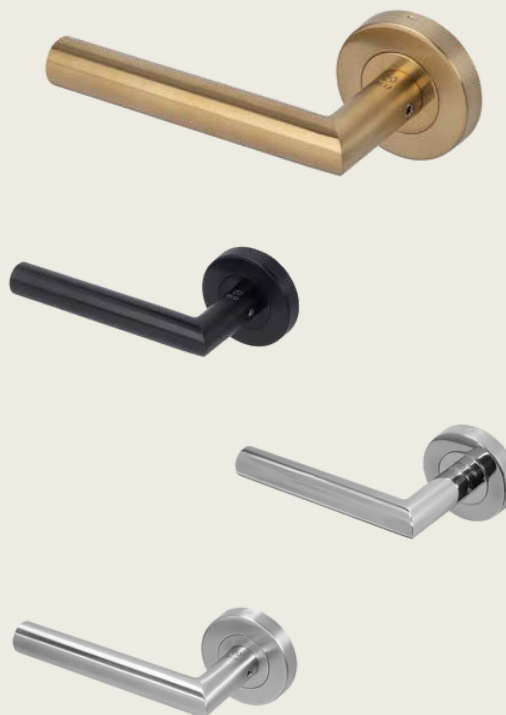

2. Mitre Lever Door Handle on Round Rose

2. Mitre Lever Door Handle on Round Rose

2a. Polished Stainless Steel, 2b. Satin Stainless Steel, 2c. PVD Stainless Satin Brass, 2d. PVD Stainless Satin Black