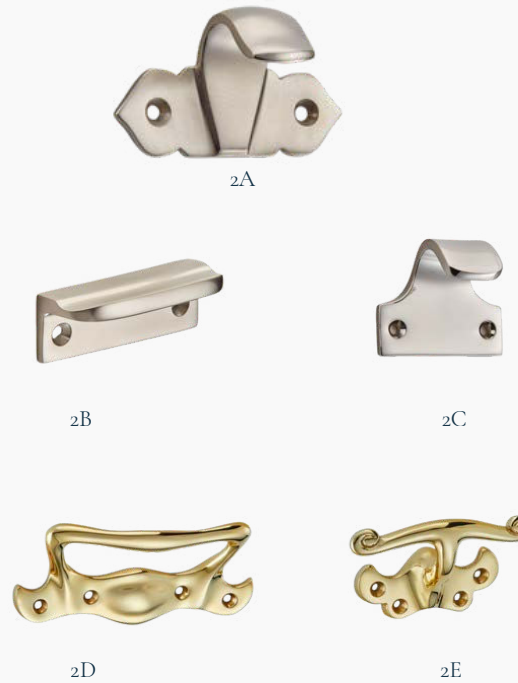

Sash Window Ironmongery - Classic Range Sash Lifts & Ring Pulls

Our Classic Range of sash window hardware includes locks, lifts, fasteners, and pulleys - each selected for its quality, reliability, and clean, traditional design.

11. Ring Pull

11. Ring Pull

11A. Lacquered Brass, 11B. Antique Brass, 11C. Satin Brass,
11D. Antique Pewter, 11E. Polished Chrome, 11F. Satin Chrome,
11G. Oil Rubbed Bronze, 11H. PVD Satin Black, 11I. PVD Brass,
11J. White

Sash Window Furniture Terminology

Sash Window Ironmongery - *Deluxe Range by Croft*

Our Deluxe range of sash window ironmongery from Croft represents the pinnacle of craftsmanship, offering unparalleled elegance and superior quality for the most discerning tastes.

1. Sash Fastener

1. Sash Fasteners

1A. Oval Knob, 1B. Quadrant, 1C. Acorn, 1D. Straight Arm, 1E. Reeded Knob, 1F. Fitch, 1G. Brighton, 1H. Claw

2. Sash Lifts

2. Sash Lifts

2A. Ornate, 2B. Rectangular, 2C. Cast, 2D. Art Nouveau, 2E. Single Stem Ornate.