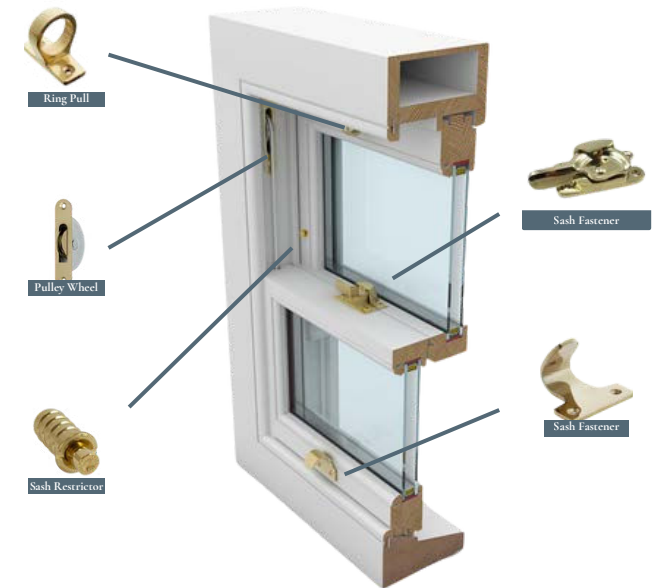

Sash Window Furniture Terminology