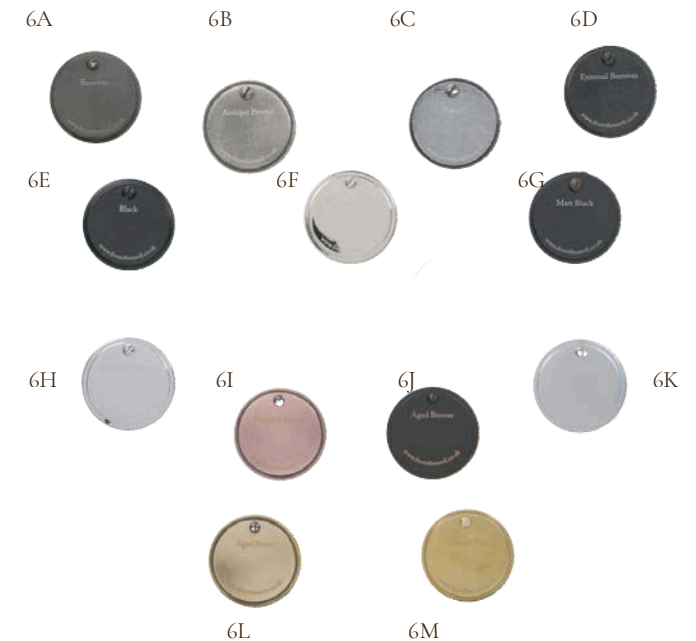

6A. Antique Brass, 6B. Aged Brass, 6C. Antique Nickel, 6D. Autumn Bronze, 6E. Polished Chrome, 6F. Distressed Antique Brass, 6G. Distressed Antique Nickel, 6H. Dark Bronze Metal Antique.

6I. Distressed Oil Rubbed Bronze, 6J. Imitation Bronze Metal Antique, 6K. Imitation Bronze Unlacquered, 6L. Light Antique Brass, 6M. Matte Black Bronze, 6N. Oil Rubbed Bronze, 6O. Polished Brass, 6P. Polished Brass Unlacquered.

1. Sash Fasteners

1. Sash Fasteners

1A. Beehive Hook Sash Fastener, 1B. Brompton Brighton Fastener, 1C. Prestbury Hook Sash Fastener, 1D. Beehive Brighton Fastener, 1E. Brompton Quadrant Fastener, 1F. Fitch, 1G. Beehive Quadrant Fastener, 1H. Prestbury Brighton Fastener

2. Sash Pulls, 3. Pulley Wheel, 4. Sash Lift, 5. Restrictors

2. Sash Pulls, 3. Pulley Wheel, 4. Sash Lift, 5. Restrictors

2A. Sash Pull, 2B. Traditional Ring Pull, 3A. Radius Edge Sash Pulley Wheel, 4A. Sash Lift, 5A. Secure Sash Stops

6. Available Finishes by From The Anvil

6. Available Finishes by From The Anvil

6A. Beeswax, 6B. Antique Pewter, 6C. Pewter, 6D. External Beeswax, 6E. Black, 6F. Polished Nickel, 6G. Matt Black, 6H. Polished Chrome, 6I. Polished Bronze, 6J. Aged Bronze, 6K. Satin Chrome, 6L. Aged Brass, 6M. Polished Brass