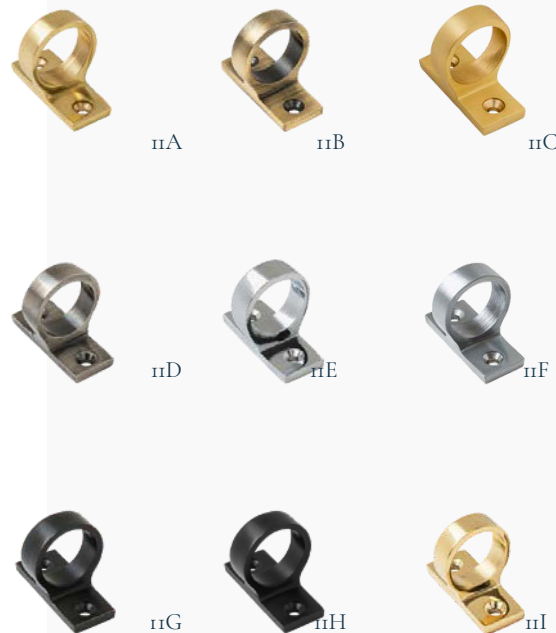

11. Ring Pull