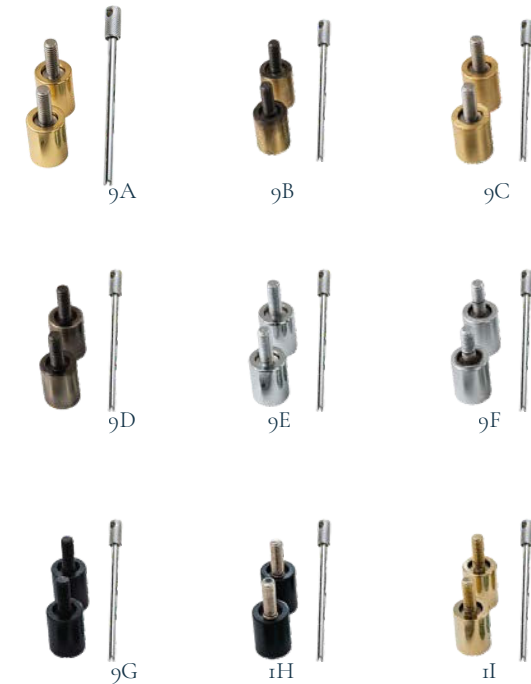

9. Sash Stop

9. Sash Stop

9A. Lacquered Brass, 9B. Antique Brass, 9C. Satin Brass,
9D. Antique Pewter, 9E. Polished Chrome, 9F. Satin Chrome,
9G. Oil Rubbed Bronze, 9H. PVD Satin Black, 9I. PVD Brass,