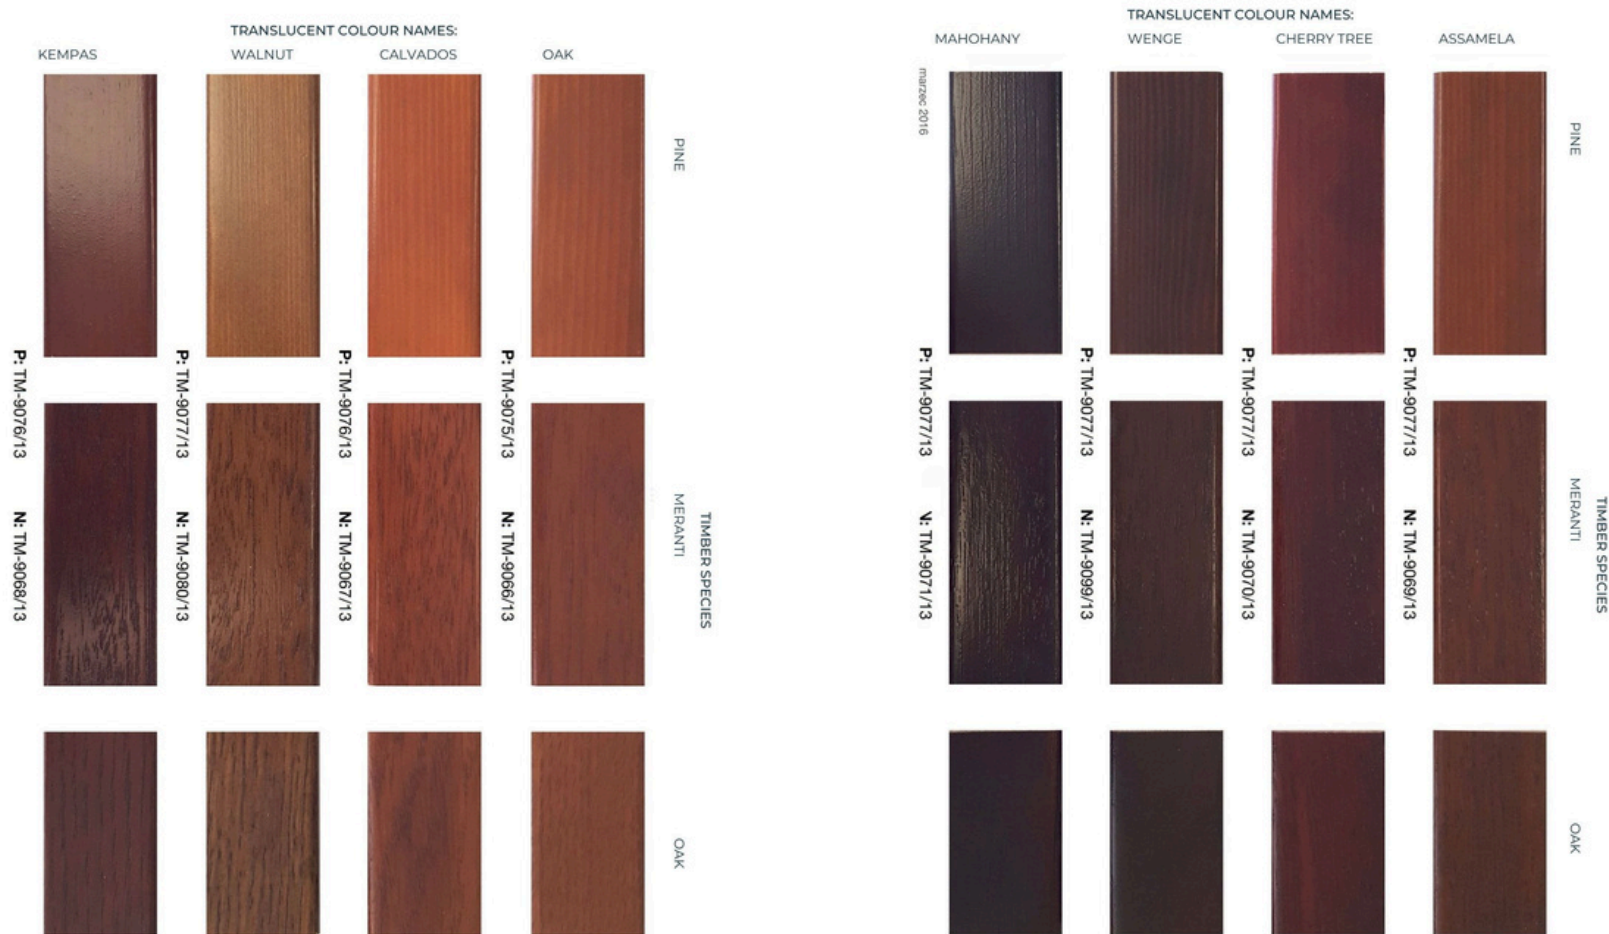

RAL 8001 Ochre brown	RAL 8002 Signal brown	RAL 8003 Clay brown	RAL 8004 Copper brown	RAL 8007 Fawn brown	RAL 8008 Olive brown
RAL 8011 Nut brown	RAL 8012 Red brown	RAL 8014 Sepia brown	RAL 8015 Chestnut brown	RAL 8016 Mahogany brown	RAL 8017 Chocolate brown
RAL 8019 Grey brown	RAL 8022 Black brown	RAL 8023 Orange brown	RAL 8024 Beige brown	RAL 8025 Pale brown	RAL 8028 Terra brown
RAL 8029 Pearl copper	RAL 9001 Cream	RAL 9002 Grey white	RAL 9003 Signal white	RAL 9004 Signal black	RAL 9005 Jet black
RAL 9006 White aluminium	RAL 9007 Grey aluminium	RAL 9010 Pure white	RAL 9011 Graphite black	RAL 9016 Traffic white	RAL 9017 Traffic black
RAL 9018 Papyrus white	RAL 9022 Pearl light grey	RAL 9023 Pearl dark grey			

Teknos Wood Colour Chart

Our wood colour chart from Teknos showcases a range of satin finishes developed specifically for exterior timber. These coatings are designed to protect against weathering while giving your sash windows and doors a smooth, durable finish with a natural depth of colour.

Please note: Colours shown are for guidance only. Variations may occur due to differences in screens and devices, so we cannot guarantee an exact colour match from this chart.

Teknos Wood Colour Chart

Our wood colour chart from Teknos showcases a range of satin finishes developed specifically for exterior timber. These coatings are designed to protect against weathering while giving your sash windows and doors a smooth, durable finish with a natural depth of colour.