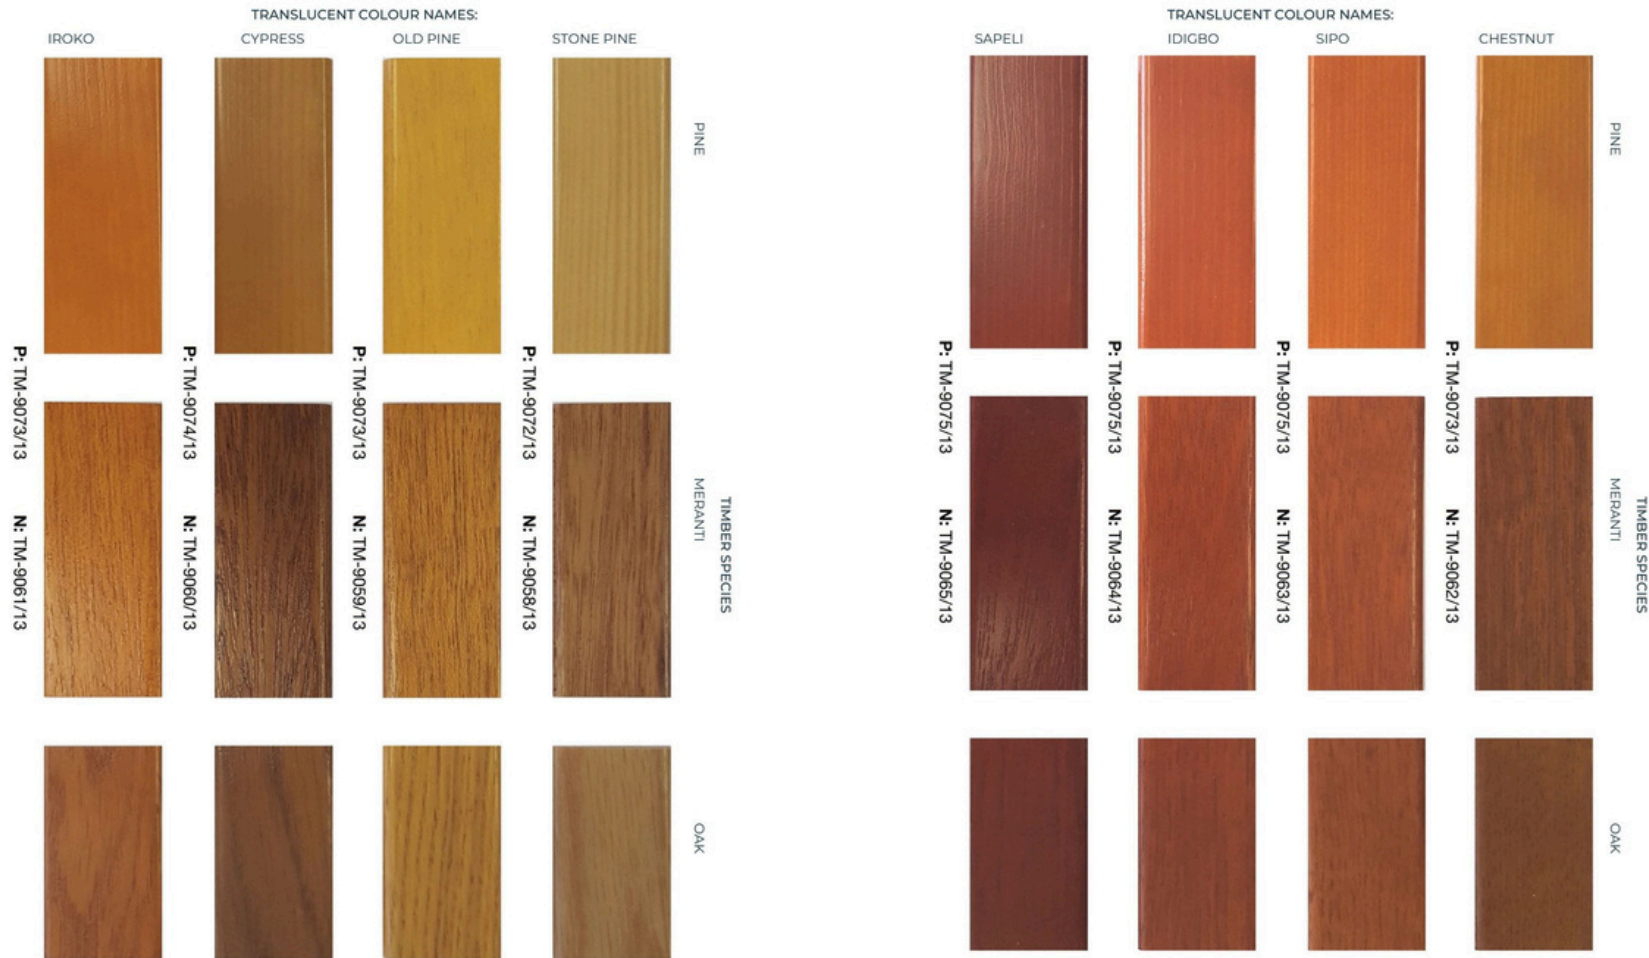

Teknos Wood Colour Chart

Our wood colour chart from Teknos showcases a range of satin finishes developed specifically for exterior timber. These coatings are designed to protect against weathering while giving your sash windows and doors a smooth, durable finish with a natural depth of colour.

Please note: Colours shown are for guidance only. Variations may occur due to differences in screens and devices, so we cannot guarantee an exact colour match from this chart.