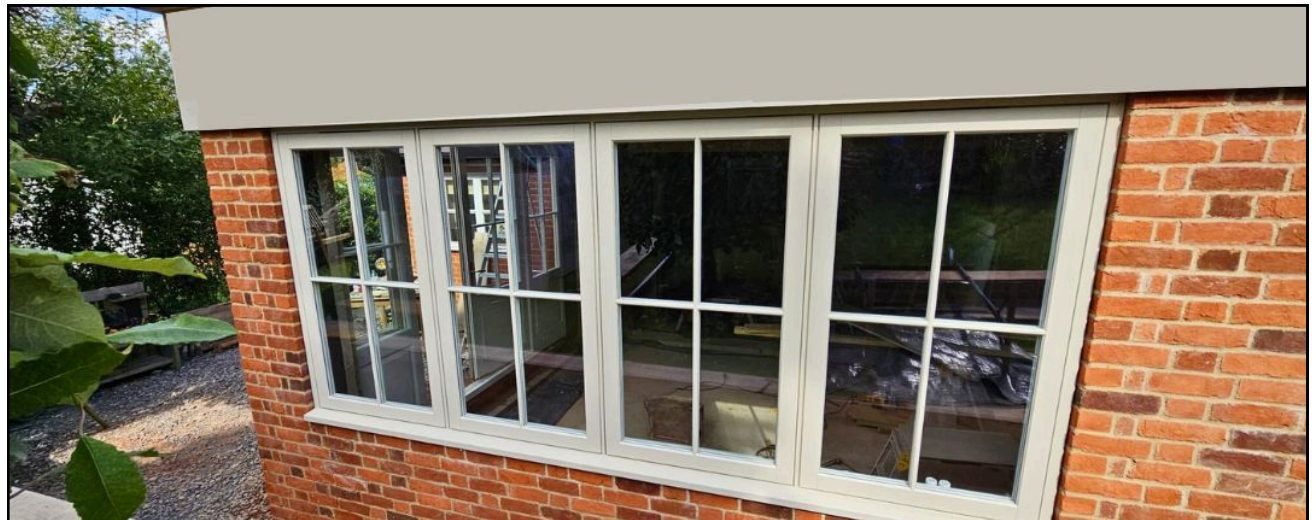

www.sashwindowshop.com

SASH WINDOW SHOP

Custom Made Wooden Windows & Doors

Window Ironmongery *Classic Range*

Our Classic Range is offered as part of a comprehensive range of practical and a more classic stylish look when securing casement windows.