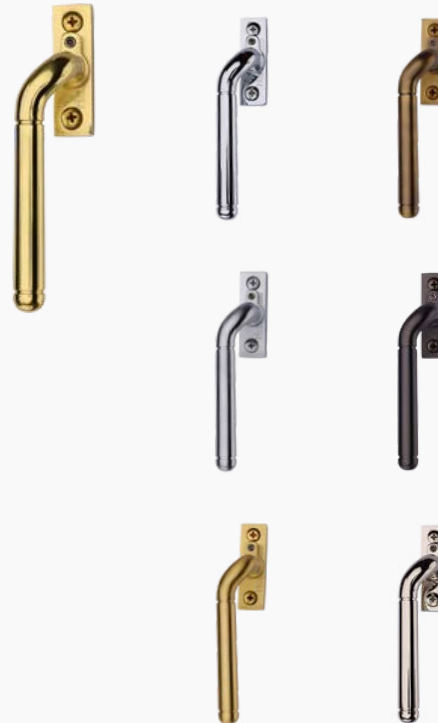

Ball Design - Lockable - By Heritage Brass

Ball Design

Polished Brass, Polished Chrome, Antique Brass,
 Satin Chrome, Matt Bronze, Satin Brass, Polished Nickel

Straight Design - Lockable - By Heritage Brass