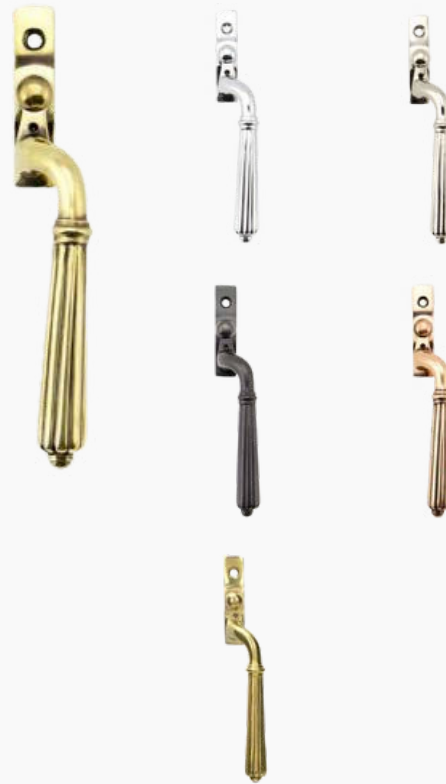

Hinton

Hinton Espagnolette Fastener

Aged Brass, Polished Chrome, Polished Nickel, Aged Bronze, Polished Bronze, Polished Brass