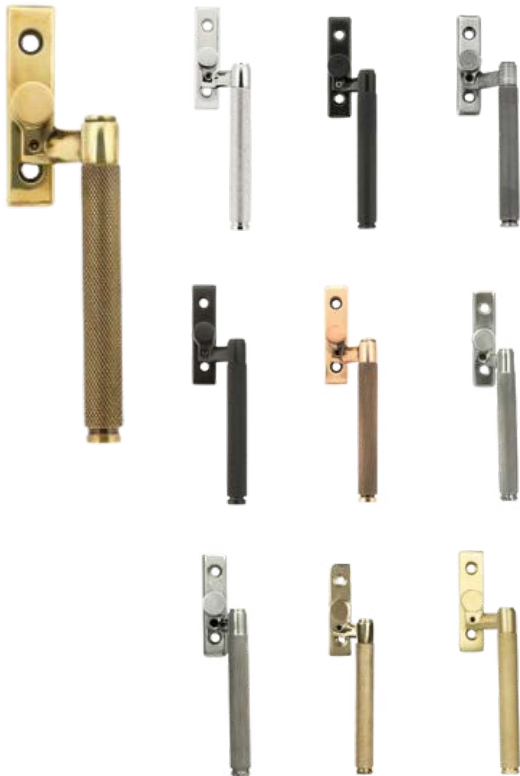

Window Ironmongery *Deluxe Range by From The Anvil*

Our Deluxe collection of casement window hardware by From The Anvil highlights superior craftsmanship, combining classic design with premium materials to achieve an elegantly refined finish.

Brompton

Brompton Espagnolette Fastener

Aged Brass, Polished Chrome, Black, Pewter, Aged Bronze, Polished Bronze, Satin Marine Stainless Steel, Polished Marine Stainless Steel (316), Polished Brass, Satin Brass