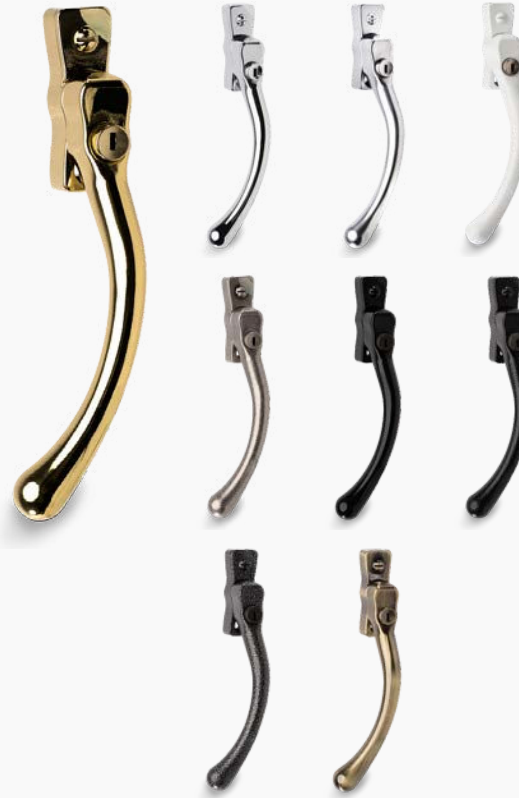

Window Ironmongery *Classic Range*

For enhanced security, the Mila Heritage handles have undergone independent testing to meet PAS24 standards and hold Secured By Design accreditation.

Curly Tail - Lockable - By Mila

Curly Tail Lockable

Polished Gold, Polished Chrome, Satin Chrome, White, Pewter Patina, Matt Black, Heritage Black, Heritage Pewter, Antique Bronze

Bulb End - Lockable - By Mila

Bulb End Lockable

Polished Gold, Polished Chrome, Satin Chrome, White, Pewter Patina, Matt Black, Heritage Black, Heritage Pewter, Antique Bronze