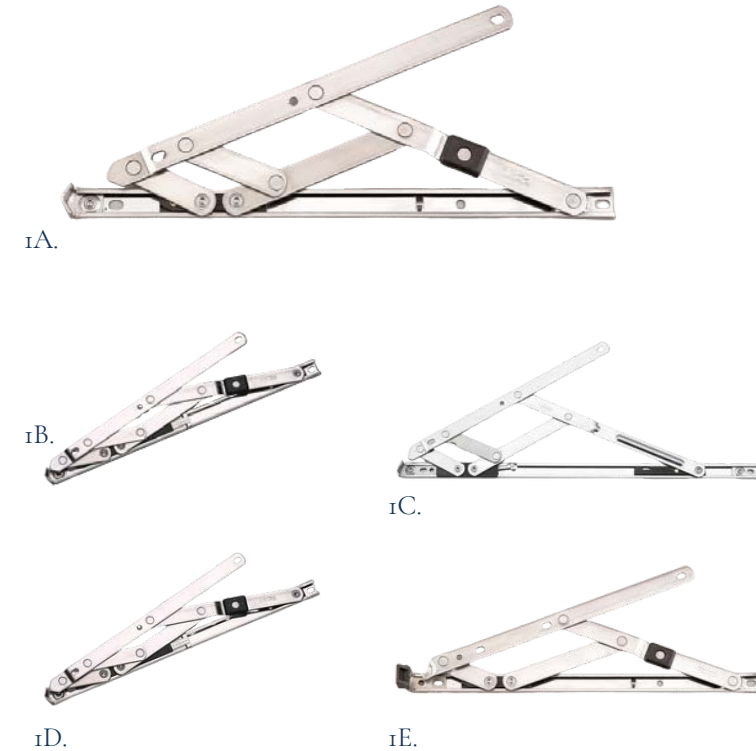

Friction Hinges By Nico

Available in the Following Options:

iA. Standard Hinge, iB. Hinge with Built-in Window Opening Restrictor, iC. Hinge For Fire Egress and For Easy-Clean, iD. Hinge For Fire Egress and Window Opening Restrictor, iE. Security Plus for PAS 24 Security