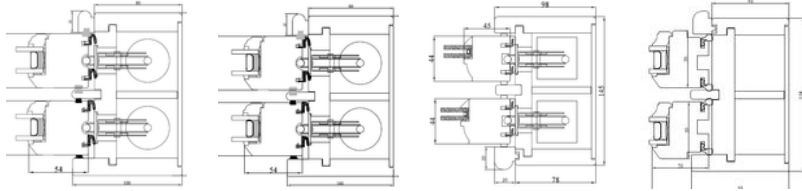

Our Sash Box comes in four depths, with our standard at 150mm and our Slim Heritage Sash at 134mm. This option is the UK's slimmest traditional sash window. It fits original plaster lines without jutting into the room. It has 8.3mm vacuum glazing units. They are two 4mm glass sheets with a 0.3mm interlayer. Advanced vacuum technology gives them the same insulation as triple glazing.