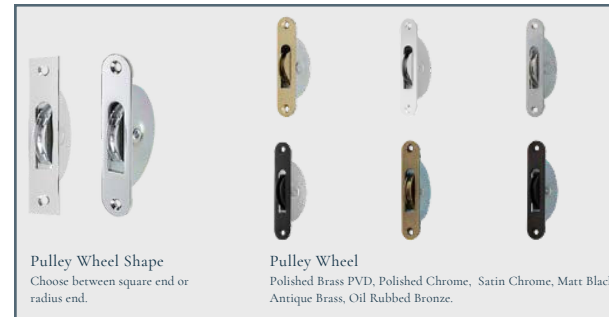

Sash Operation

WEIGHTS & CORDS

We can also attach traditional sash cord with weights to our sashes. The cord is pre-stretched to support the weight of double glazed units.