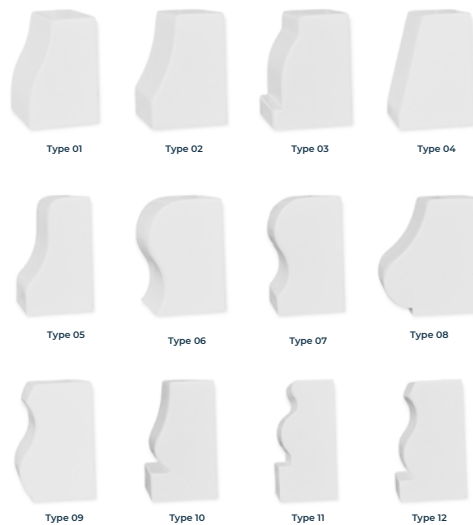

SASH HORN OPTIONS