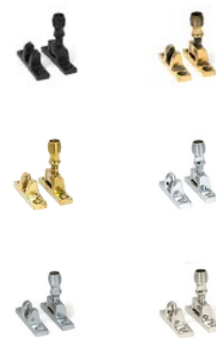

Beehive Hook Sash Fastener

Beehive Hook Fastener  
Aged Bronze, Aged Brass, Polished Brass, Polished Chrome, Satin Chrome, Polished Nickel.

Brompton Brighton Fastener

Brompton Brighton Fastener  
Aged Bronze, Polished Bronze, Polished Brass, Polished Chrome, Satin Chrome, Polished Nickel.

Sash Lifts

Sash Lifts  
Ornate, Rectangular Sash Lift, Cast Sash Lift, Art Nouveau, Single Stem Ornate.

Prestbury Hook Sash Fastener

Beehive Hook Fastener  
Aged Bronze, Aged Brass, Polished Brass, Polished Chrome, Satin Chrome, Polished Nickel.

Beehive Brighton Fastener

Beehive Brighton Fastener  
Aged Bronze, Aged Brass, Polished Brass, Polished Chrome, Satin Chrome, Polished Nickel.

Pull & Sash Ring

Pull & Sash Ring  
Traditional Sash Handle & Ring Pull Available in Aged Bronze, Polished Bronze, Aged Brass, Polished Brass, Polished Chrome, Satin Chrome, Polished Nickel.

Pulley Wheels

Pulley Wheels  
Square Edge Sash Pulley Available in Aged Bronze, Polished Bronze, Aged Brass, Polished Brass, Polished Chrome, Satin Chrome, Polished Nickel.

Brompton Quadrant Fastener

Beehive Hook Fastener  
Aged Bronze, Polished Bronze, Aged Brass, Polished Brass, Polished Chrome, Satin Chrome, Polished Nickel.