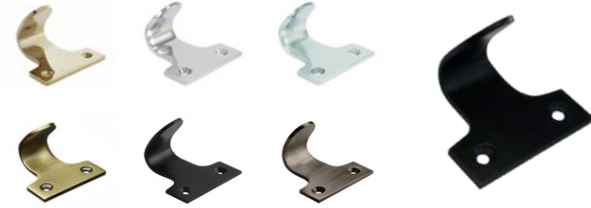

Sash Window Ironmongery *Classic Range*

CLASSIC SASH WINDOW FURNITURE

Our Classic range of sash window furniture combines enduring style with functionality. Crafted to enhance the traditional charm of sash windows, these pieces offer both aesthetic appeal and durability, making them the perfect finishing touch for any home.