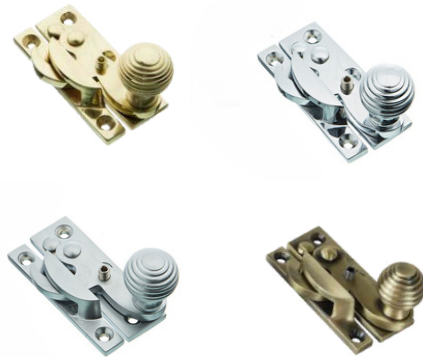

**SASH LIFTS**

Polished Chrome, Antique Pewter, Mortled Antique Brass, Oil Rubbed Bronze, Polished Brass, Polished Stainless Steel, Satin Chrome, Satin Nickel

**TERMINOLGY FOR SASH WINDOW FURNITURE**

# Sash Window Ironmongery *Classic Range*

A range of sash window furniture which has been carefully chosen for its quality and elegance.

Heritage Fitch Fastener

Hook Sash Fastener Reeded Knob

Fitch Fastener