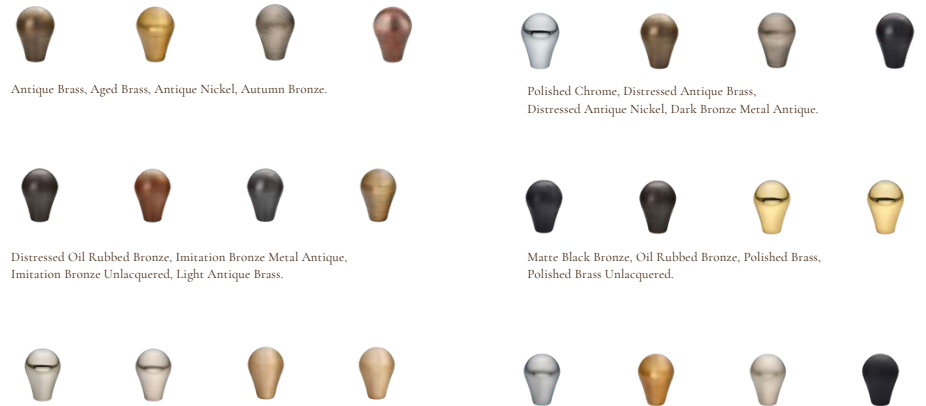

Available Finishes

Polished Chrome, Distressed Antique Brass, Distressed Antique Nickel, Dark Bronze Metal Antique.

Distressed Oil Rubbed Bronze, Imitation Bronze Metal Antique, Imitation Bronze Unlacquered, Light Antique Brass.

Matte Black Bronze, Oil Rubbed Bronze, Polished Brass, Polished Brass Unlacquered.

Polished Nickel, Pearl Nickel, Satin Brass, Satin Brass Unlacquered.

Satin Chrome, Smoked Brass, Satin Nickel, Zero Black