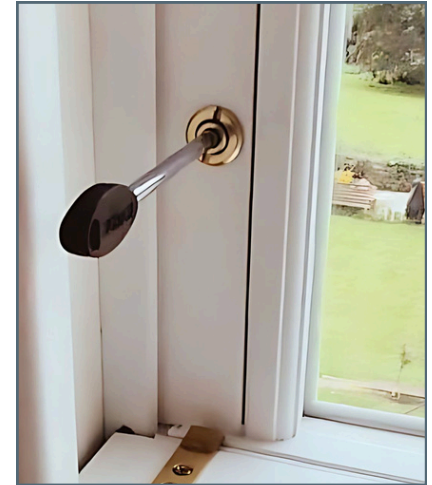

The standard Replacement Box Sash may extend into the room.

The Slim Heritage Box Sash typically aligns flush with the plasterwork.

# Sash Window Ironmongery *Classic Range*

A range of sash window furniture which has been carefully chosen for its quality and elegance.

Push Ventlock (Fire Egress)

Locking Ventlock

Migstop Sash Restrictor