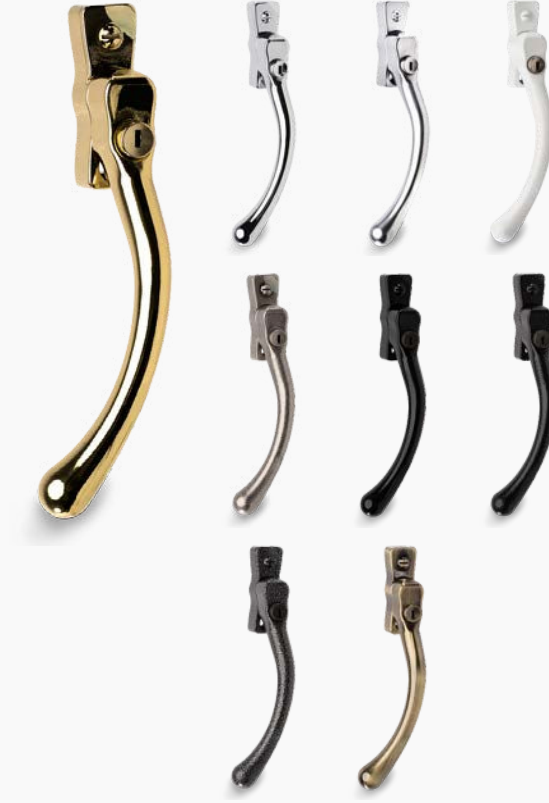

Window Ironmongery *Classic Range*

For enhanced security, the Mila Heritage handles have undergone independent testing to meet PAS24 standards and hold Secured By Design accreditation.

Curly Tail - Lockable - By Mila

Curly Tail Lockable

Polished Gold, Polished Chrome, Satin Chrome, White, Pewter Patina, Matt Black, Heritage Black, Heritage Pewter, Antique Bronze

Bulb End - Lockable - By Mila

Bulb End Lockable

Polished Gold, Polished Chrome, Satin Chrome, White, Pewter Patina, Matt Black, Heritage Black, Heritage Pewter, Antique Bronze