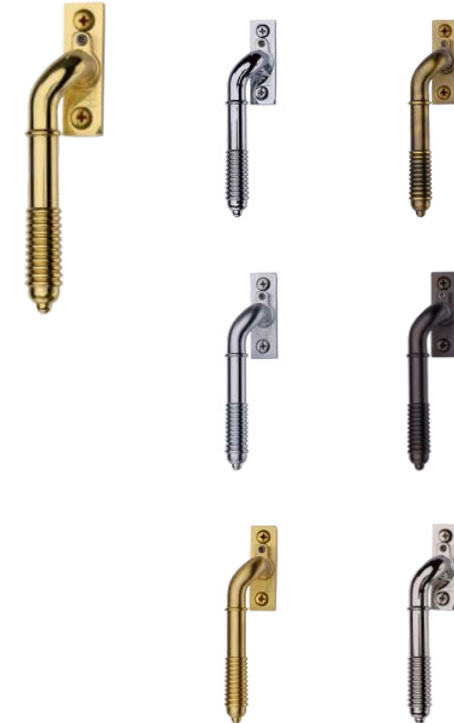

Reeded Design - Lockable - By Heritage Brass

Reeded Design

Polished Brass, Polished Chrome, Antique Brass,
Satin Chrome, Matt Bronze , Satin Brass, Polished Nickel