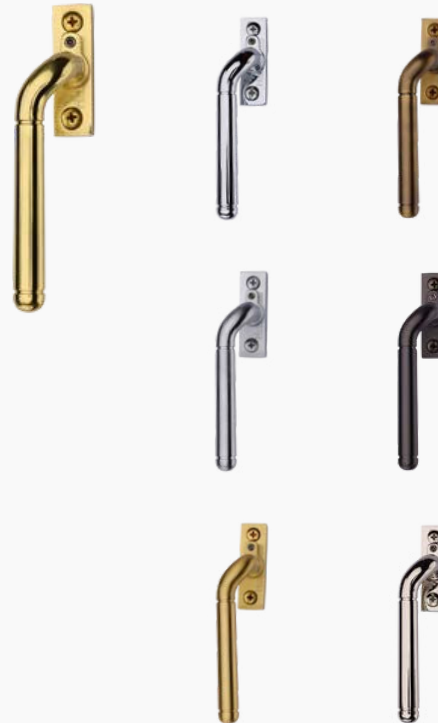

Ball Design - Lockable - By Heritage Brass

Ball Design

Polished Brass, Polished Chrome, Antique Brass,
 Satin Chrome, Matt Bronze , Satin Brass, Polished Nickel

Straight Design - Lockable - By Heritage Brass