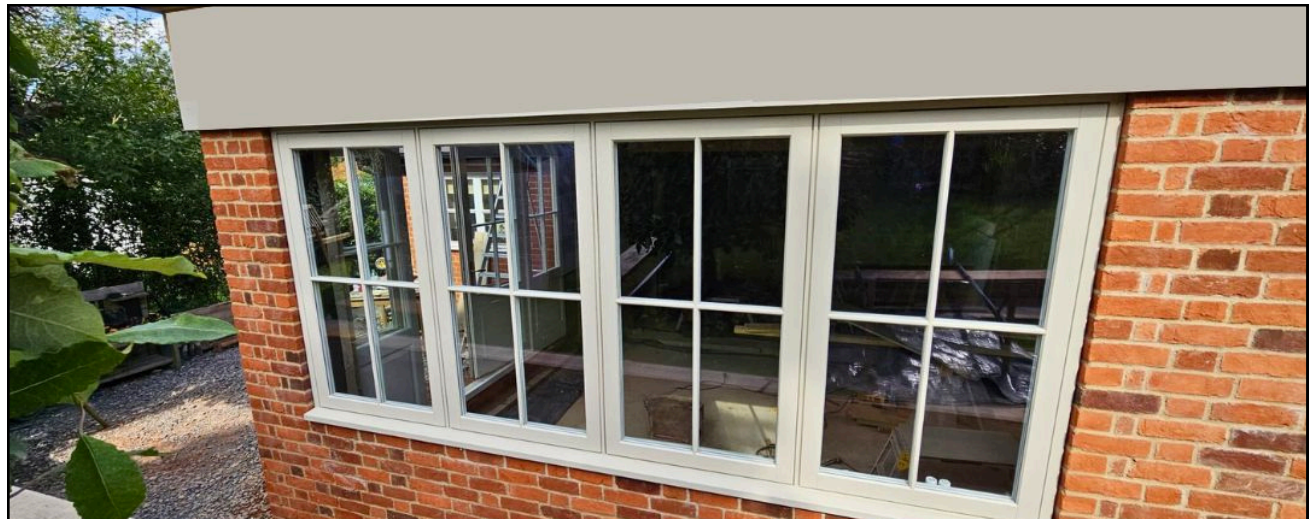

www.sashwindowshop.com

SASH WINDOW SHOP

Custom Made Wooden Sash Windows & More

Window Ironmongery *Classic Range*

Our Classic Range is offered as part of a comprehensive range of practical and a more classic stylish look when securing casement windows.