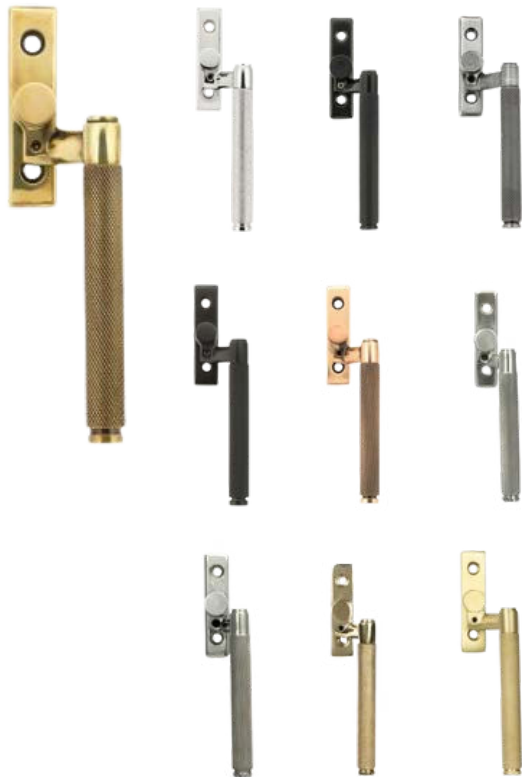

Window Ironmongery *Deluxe Range by From The Anvil*

Our Deluxe collection of casement window hardware by From The Anvil highlights superior craftsmanship, combining classic design with premium materials to achieve an elegantly refined finish.

Brompton

Brompton Espagnolette Fastener

Aged Bronze, Polished Chrome, Aged Bronze, Pewter, Black, Polished Bronze, Polished Marine Stainless Steel (316), Satin Marine Stainless Steel, Polished Brass, Satin Brass.