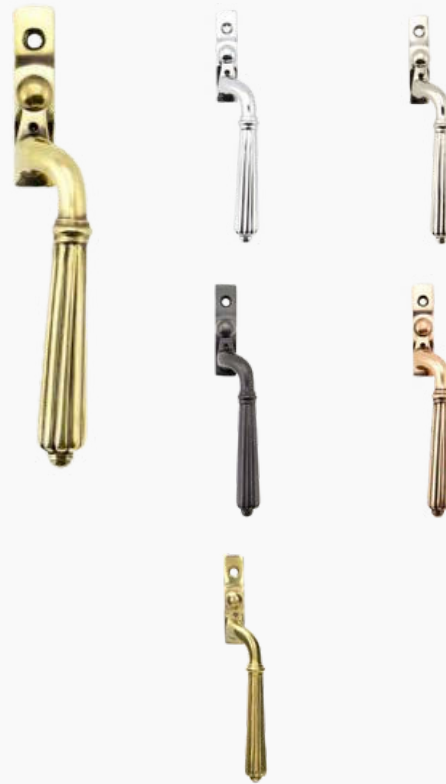

Hinton

Hinton Espagnolette Fastener

Aged Bronze, Polished Chrome, Polished Nickel, Aged Bronze, Polished Bronze, Polished Brass