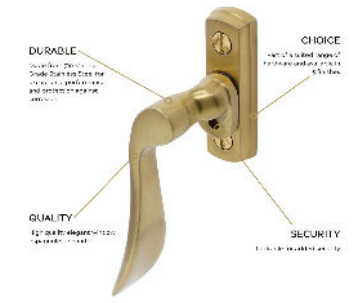

1. Opera Handle - Lockable

Satin Brass

Satin Stainless Steel

Matt Black

2. Contemporary Handle - Lockable

Satin Stainless Steel

Matt Black

3. Regent Handle - Lockable

Polished Brass

Polished Chrome

Satin Stainless Steel

Satin Brass

Matt Black

4. Friction Hinges By Nico - Available in the following options:

- **Standard Hinge** - for reliable long-life performance.
- **Restrictor Hinge** - with built in safety restrictor.
- **Egress Hinge** - the right choice for a safe exit.
- **Restricted Egress Hinge** - for the prevention of falls and easy exit in the event of fire.
- **Security Plus** - easy fit for maximum security.

Heritage Upgrade

Ideally suited for when there is a strict heritage requirement or if the client prefers the more traditional look.

Casement Stays

Butt Hinges 4"