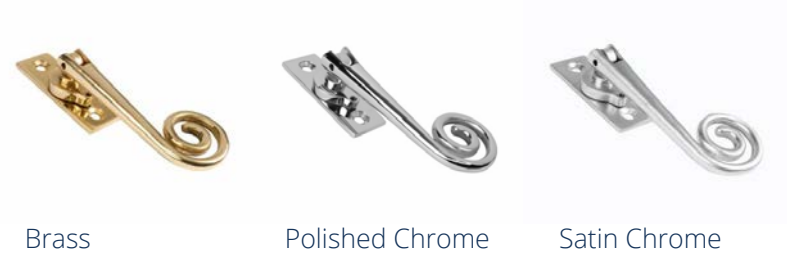

Casement Window Furniture - Standard Range

Our Standard Range is offered as part of a comprehensive range of practical and stylish solutions when securing casement windows.

1. Bulb End

2. Spoon End

3. Reeded

4. Monkey Tail

5. Era Cranked Handle

6. Mighton Black Monkey Tail

Cotswold
Architectural Products

Secured by Design

Official Police Security Initiative