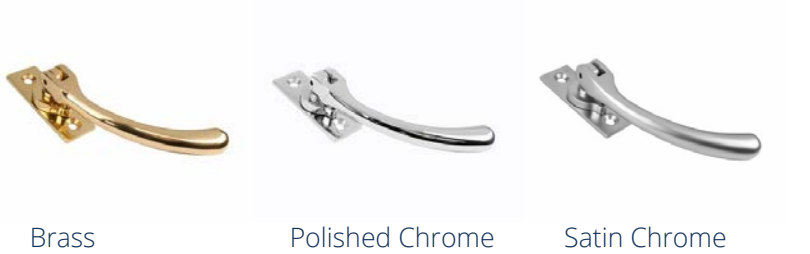

Casement Window Furniture - Standard Range

Our Standard Range is offered as part of a comprehensive range of practical and stylish solutions when securing casement windows.

1. Bulb End

2. Spoon End

3. Reeded

4. Monkey Tail

5. Era Cranked Handle

6. Mighton Black Monkey Tail

Cotswold
Architectural Products

Secured by Design

Official Police Security Initiative