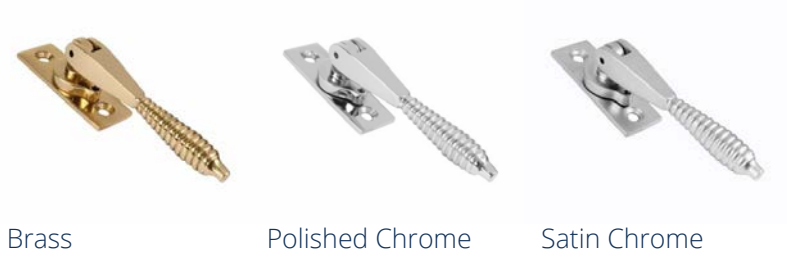

Casement Window Furniture - Standard Range

Our Standard Range is offered as part of a comprehensive range of practical and stylish solutions when securing casement windows.

1. Bulb End

2. Spoon End

3. Reeded

4. Monkey Tail

5. Era Cranked Handle

6. Mighton Black Monkey Tail

Cotswold
Architectural Products

Secured by Design

Official Police Security Initiative