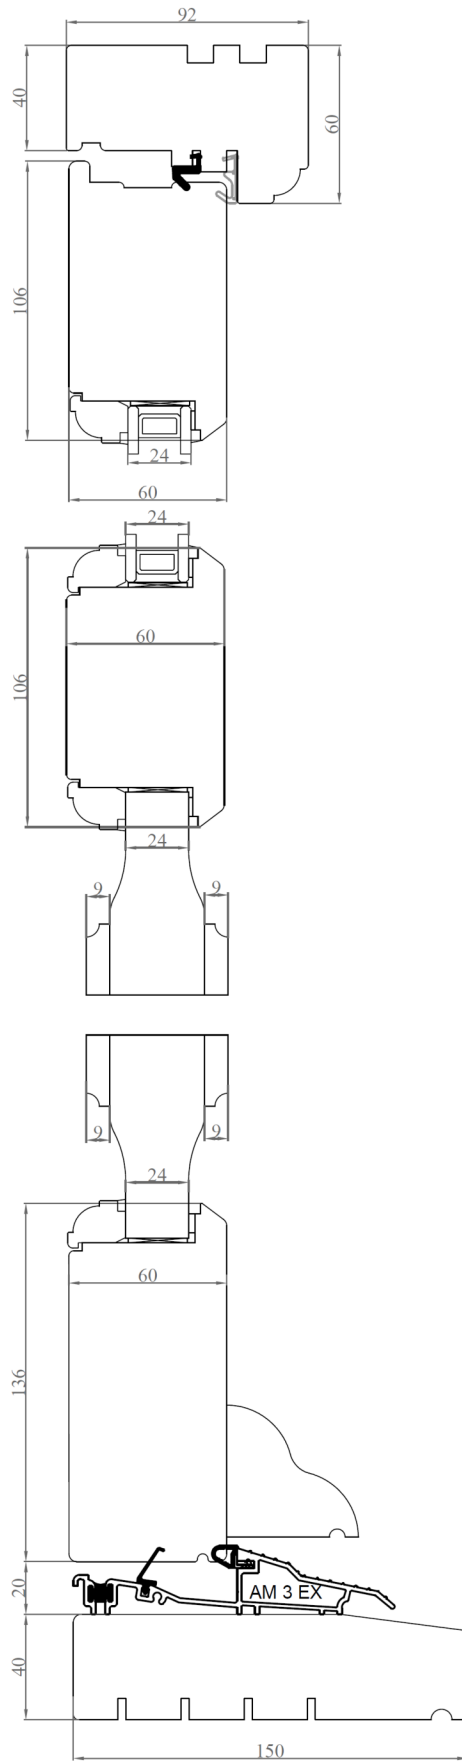

**Section A-A**

**SASH WINDOW SHOP**  
Custom Made Wooden Sash Windows & More

ALL DIMENSIONS IN mm			
SCALE	1:1	GENERAL TOLERANCE	+/- 0.5mm
TITLE		DATE	
FRONT DOOR RANGE		DWG NO.	
INWARD OPENING			
OVOLO MOULD			