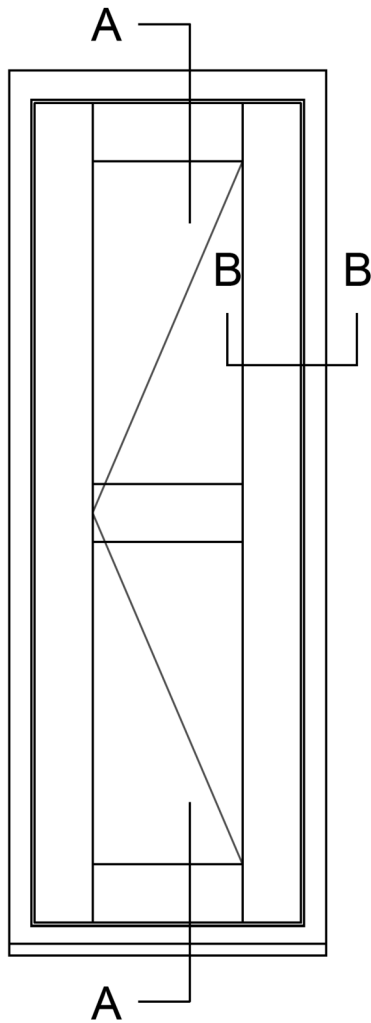

**Section A-A**

**SASH WINDOW SHOP**  
Custom Made Wooden Sash Windows & More

ALL DIMENSIONS IN mm			
SCALE	1:1	GENERAL TOLERANCE	+/- 0.5mm
TITLE		DATE	
FRONT DOOR RANGE		DWG NO.	
INWARD OPENING			
OVOLO MOULD			