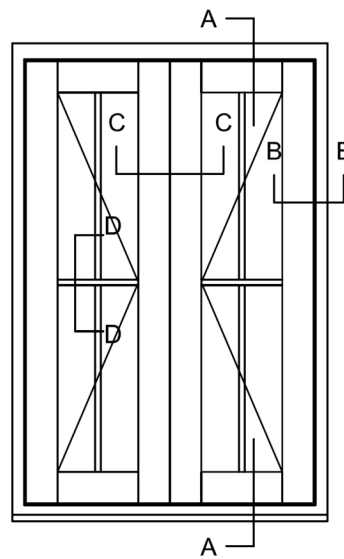

Section B-B

Section A-A

Section D-D

Section C-C

 **SASH WINDOW SHOP**  
Custom Made Wooden Sash Windows & More

**CLASSIC PLUS  
FLUSH DOOR  
INWARD OPENING  
SQUARE FRAME**

ALL DIMENSIONS IN mm  
GENERAL TOLERANCE +/- 0,5mm