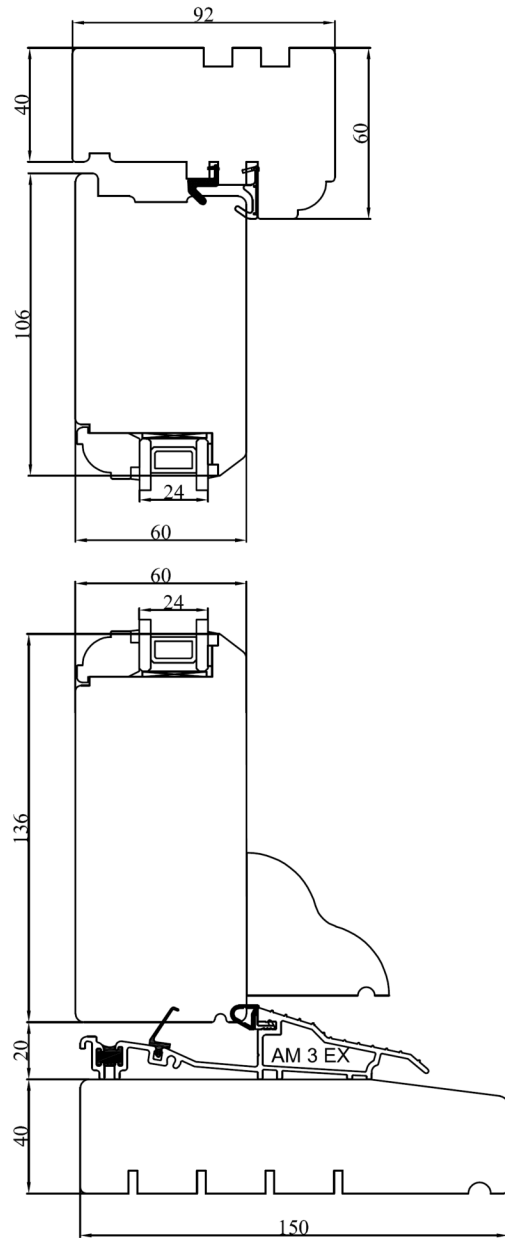

Section B-B

Section A-A

Section D-D

Section C-C

**SASH WINDOW SHOP**  
Custom Made Wooden Sash Windows & More

**CLASSIC PLUS  
FLUSH DOOR  
INWARD OPENING  
OVOLO FRAME**

ALL DIMENSIONS IN mm

GENERAL TOLERANCE +/- 0,5mm