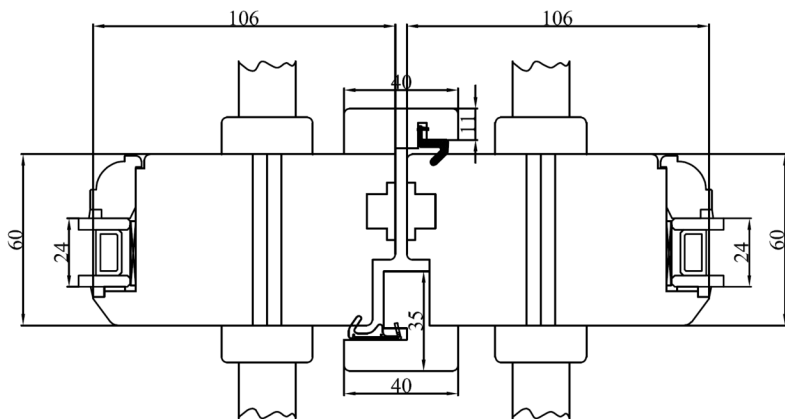

Section B-B

Section A-A

Section D-D

Section C-C

**SASH WINDOW SHOP**  
Custom Made Wooden Sash Windows & More

**CLASSIC PLUS  
FLUSH DOOR  
INWARD OPENING  
OVOLO FRAME**

ALL DIMENSIONS IN mm

GENERAL TOLERANCE +/- 0,5mm