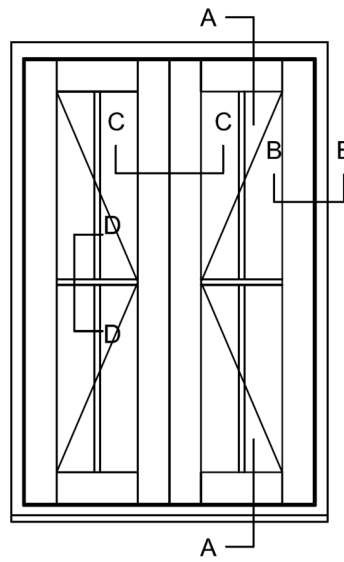

Section B-B

Section A-A

Section D-D

Section C-C

**SASH WINDOW SHOP**  
Custom Made Wooden Sash Windows & More

**CLASSIC PLUS  
FLUSH DOOR  
INWARD OPENING  
OVOLO FRAME**

ALL DIMENSIONS IN mm

GENERAL TOLERANCE +/- 0,5mm