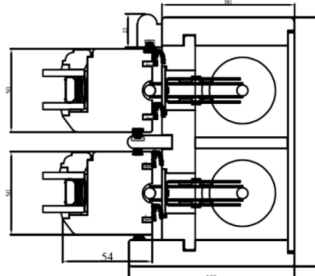

Section B-B
SOLID MULLION OPTION

Section B-B

Option of inside and outside groove

Inside window board

outside cill extension

Option for Section C-C
45° corner post

OVOLO R5 - 22 mm

OVOLO R5 - 26 mm

LAMB - 22 mm

SASH WINDOW SHOP
Custom Made Wooden Sash Windows & More

**DELUXE SASH
WINDOW RANGE
CORDS AND WEIGHTS**

ALL DIMENSIONS IN mm
GENERAL TOLERANCE +/- 0,5mm

July 2021