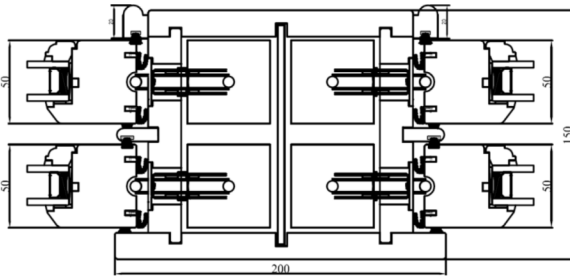

Section B-B
SOLID MULLION OPTION

Section B-B

Option of inside and outside groove

Inside window board

outside cill extension

Option for Section C-C
45° corner post

OVOLO R5 - 22 mm

OVOLO R5 - 26 mm

LAMB - 22 mm

SASH WINDOW SHOP
Custom Made Wooden Sash Windows & More

**DELUXE SASH
WINDOW RANGE
CORDS AND WEIGHTS**

ALL DIMENSIONS IN mm
GENERAL TOLERANCE +/- 0,5mm

July 2021