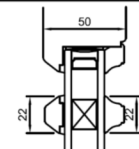

Section B-B
SOLID MULLION OPTION

Section B-B

Option of inside and outside groove

Inside window board

outside cill extension

Option for Section C-C
45° corner post

OVOLO R5 - 22 mm

OVOLO R5 - 26 mm

LAMB - 22 mm

SASH WINDOW SHOP
Custom Made Wooden Sash Windows & More

**DELUXE SASH
WINDOW RANGE
CORDS AND WEIGHTS**

ALL DIMENSIONS IN mm
GENERAL TOLERANCE +/- 0,5mm

July 2021