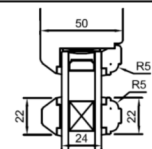

Section B-B
SOLID MULLION OPTION

Section B-B

Option of inside and outside groove

Inside window board

outside cill extension

Option for Section C-C
45° corner post

OVOLO R5 - 22 mm

OVOLO R5 - 26 mm

LAMB - 22 mm

SASH WINDOW SHOP
Custom Made Wooden Sash Windows & More

**DELUXE SASH
WINDOW RANGE
CORDS AND WEIGHTS**

ALL DIMENSIONS IN mm
GENERAL TOLERANCE +/- 0,5mm

July 2021