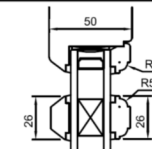

Section B-B
SOLID MULLION OPTION

Section B-B

Option of inside and outside groove

Inside window board

outside cill extension

Option for Section C-C
45° corner post

OVOLO R5 - 22 mm

OVOLO R5 - 26 mm

LAMB - 22 mm

SASH WINDOW SHOP
Custom Made Wooden Sash Windows & More

**DELUXE SASH
WINDOW RANGE
CORDS AND WEIGHTS**

ALL DIMENSIONS IN mm
GENERAL TOLERANCE +/- 0,5mm

July 2021