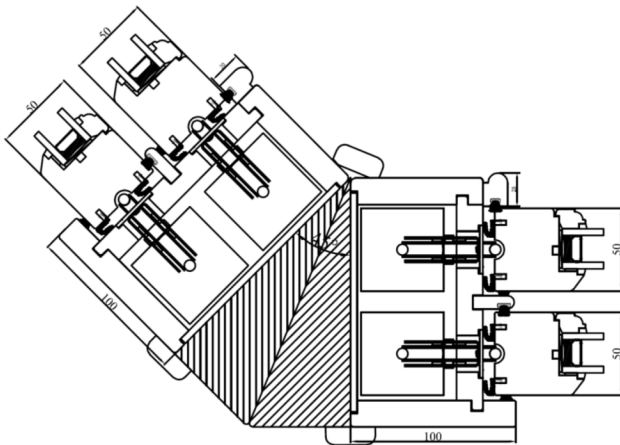

Section B-B
SOLID MULLION OPTION

Section B-B

Option of inside and outside groove

Inside window board

outside cill extension

Option for Section C-C
45° corner post

OVOLO R5 - 22 mm

OVOLO R5 - 26 mm

LAMB - 22 mm

SASH WINDOW SHOP
Custom Made Wooden Sash Windows & More

**DELUXE SASH
WINDOW RANGE
CORDS AND WEIGHTS**

ALL DIMENSIONS IN mm
GENERAL TOLERANCE +/- 0,5mm

July 2021