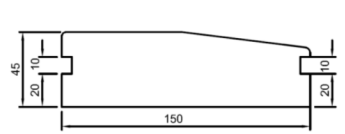

Section B-B
SOLID MULLION OPTION

Section B-B

Option of inside and outside groove

Inside window board

outside cill extension

Option for Section C-C
45° corner post

OVOLO R5 - 22 mm

OVOLO R5 - 26 mm

LAMB - 22 mm

SASH WINDOW SHOP
Custom Made Wooden Sash Windows & More

**DELUXE SASH
WINDOW RANGE
CORDS AND WEIGHTS**

ALL DIMENSIONS IN mm
GENERAL TOLERANCE +/- 0,5mm

July 2021