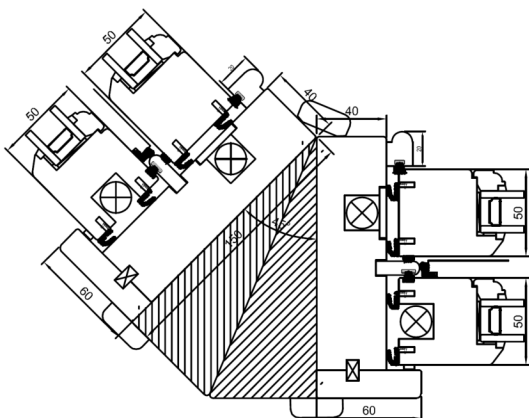

Option of inside and outside groove

Inside window board

outside cill extension

Option for Section C-C 45° corner post

OVOLO R5 - 22 mm	OVOLO R5 - 26 mm	LAMB - 22 mm

SASH WINDOW SHOP
Custom Made Wooden Sash Windows & More

**CLASSIC PLUS RANGE
SASH WINDOW
HIDDEN SPIRAL BALANCE**

ALL DIMENSIONS IN mm
GENERAL TOLERANCE +/- 0,5mm

June 2021