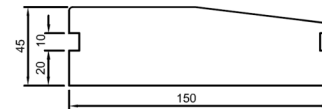

Option of inside and outside groove

Inside window board

outside cill extension

Option for Section C-C 45° corner post

OVOLO R5 - 22 mm	OVOLO R5 - 26 mm	LAMB - 22 mm

SASH WINDOW SHOP
Custom Made Wooden Sash Windows & More

**CLASSIC PLUS RANGE
SASH WINDOW
HIDDEN SPIRAL BALANCE**

ALL DIMENSIONS IN mm
GENERAL TOLERANCE +/- 0,5mm

June 2021